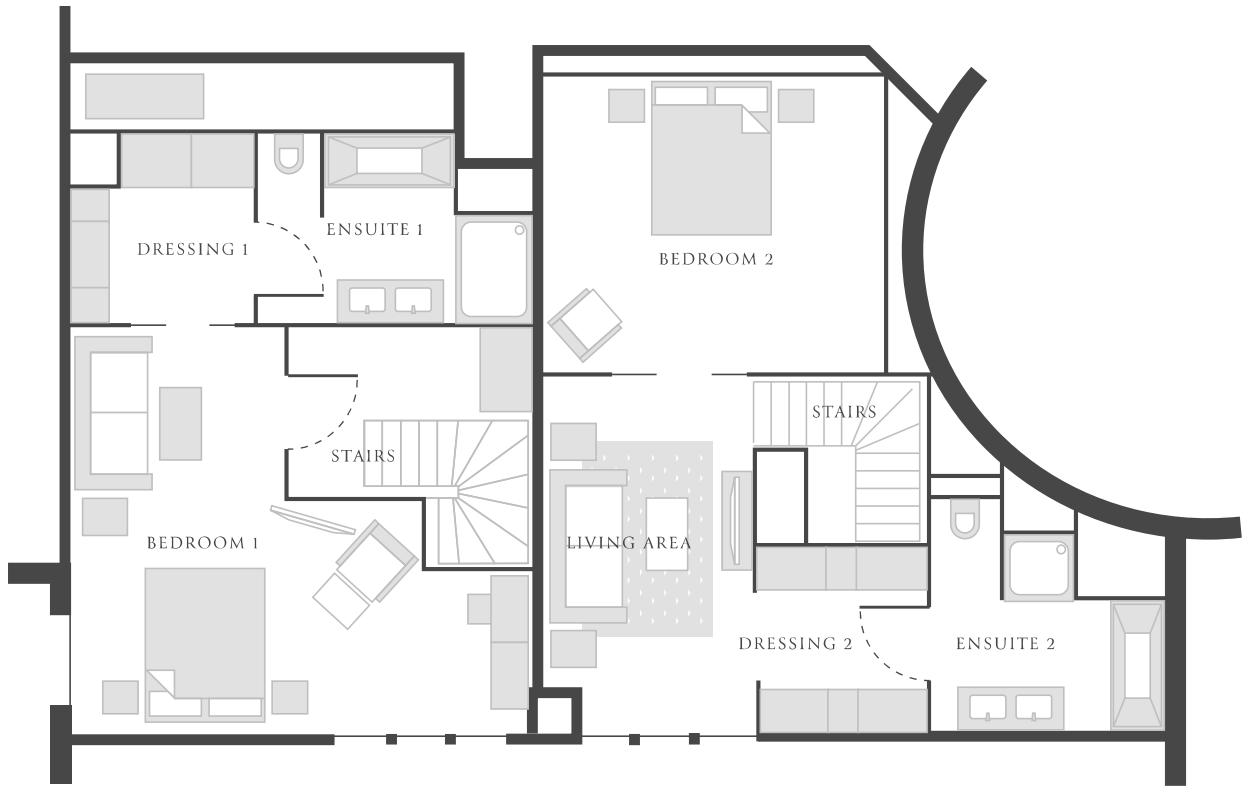

Apartment C16

Habitable Area (Total)	251.40m ²
Terrace (Total)	18.50m ²

Floor Level	5
Living/Dining Area	64.26m ²
Cinema	20.45m ²
Bedroom 3	20.81m ²
Bathroom 3	7.69m ²
Bedroom 4	17.78m ²
Bathroom 4	4.25m ²
Bedroom 5	14.31m ²
Bathroom 5	3.80m ²

Apartment C16

Habitable Area (Total)	251.40m ²
Terrace (Total)	18.50m ²

Floor Level	6
Bedroom 1	19.55m ²
Bathroom 1	6.13m ²
Bedroom 2	13.35m ²
Bathroom 2	5.62m ²